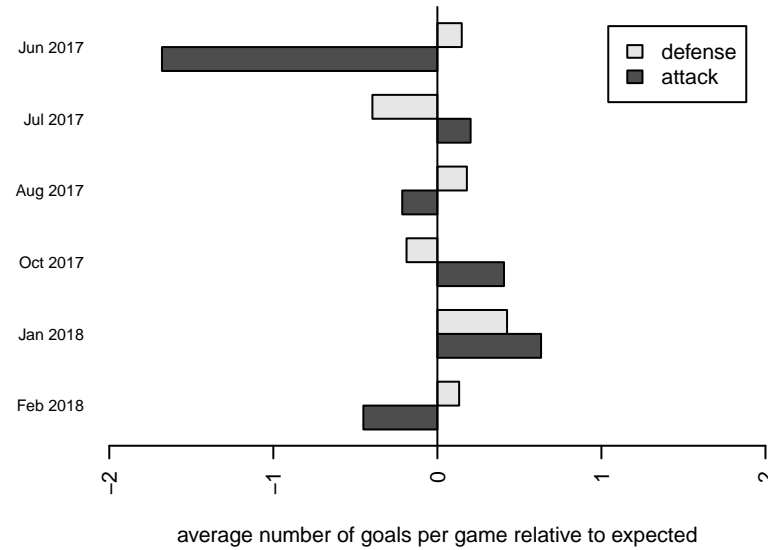

Performance relative to 13 month average