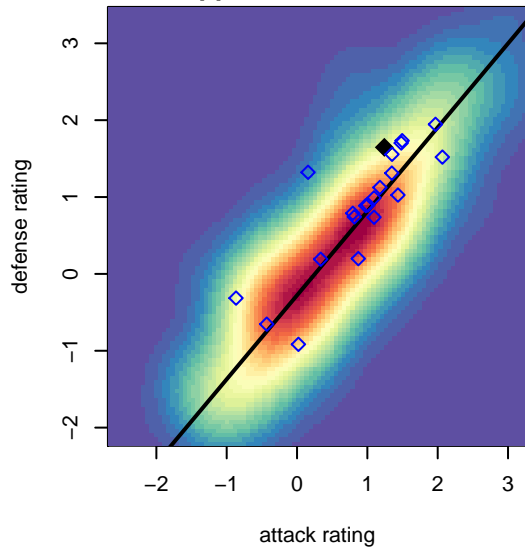

**attack and defense rating
relative to others at age
and all opponents in last 13 months**