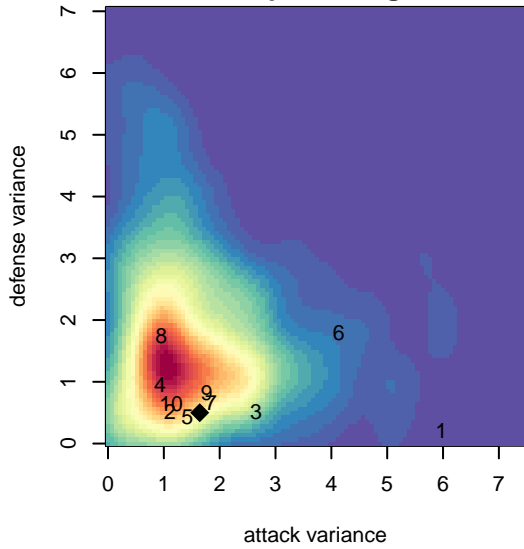

Crossfire Premier C G05

Crossfire Premier
 Redmond, WA
 G05 total strength=1216
 attack=3.46 defense=5.19
 fall league = RCL G05 Div 2

alt names used:
 Crossfire Premier G05 C
 CROSSFIRE PREMIER G05 C (WA)
 CROSSFIRE PREMIER G05-C
 CROSSFIRE PREMIER G05-C (WA)
 Crossfire G05-C
 Crossfire Premier G05 C

Crossfire Premier C G05
 Dots are actual minus expected GF (blue circles) and GA (red triangles).
 Blue line is smoothed change in attack strength. Red is smoothed change in defense strength.

**attack and defense variance (black dot)
relative to other teams
and top 10 in region**