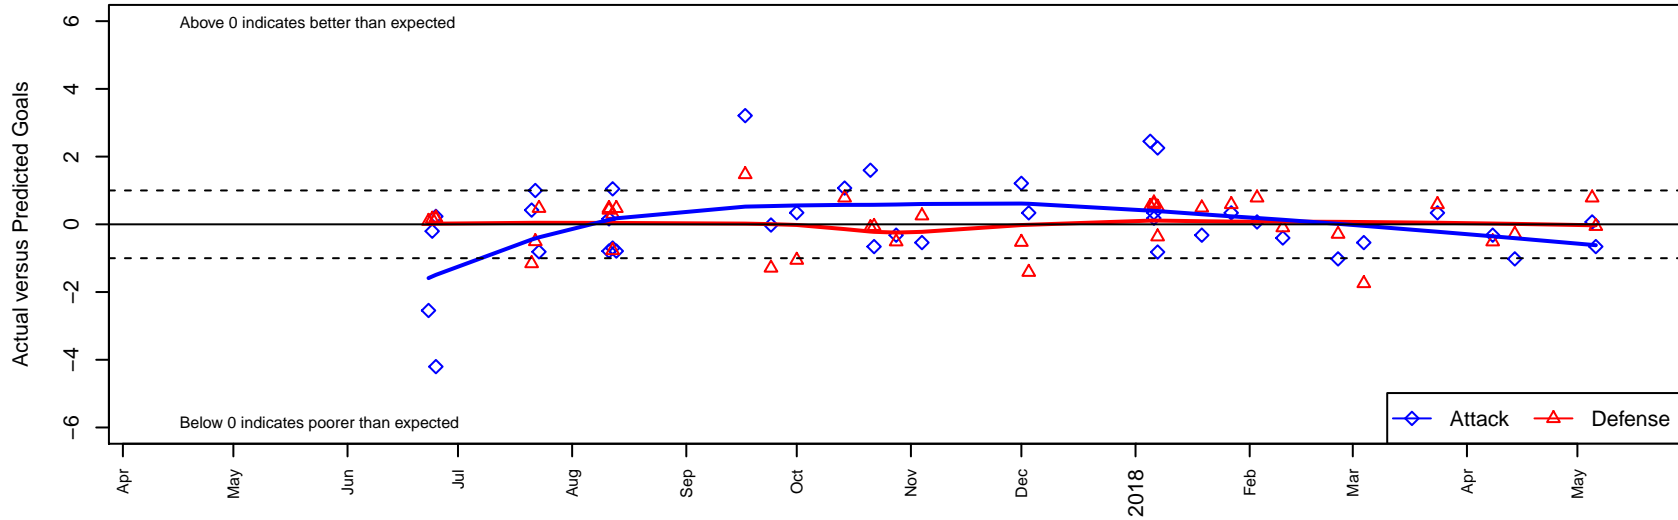

Crossfire Premier C G05

Crossfire Premier
 Redmond, WA
 G05 total strength=1216
 attack=3.46 defense=5.19
 fall league = RCL G05 Div 2

alt names used:
 Crossfire Premier G05 C
 CROSSFIRE PREMIER G05 C (WA)
 CROSSFIRE PREMIER G05-C
 CROSSFIRE PREMIER G05-C (WA)
 Crossfire G05-C
 Crossfire Premier G05 C

Crossfire Premier C G05
 Dots are actual minus expected GF (blue circles) and GA (red triangles).
 Blue line is smoothed change in attack strength. Red is smoothed change in defense strength.

**attack and defense variance (black dot)
relative to other teams
and top 10 in region**