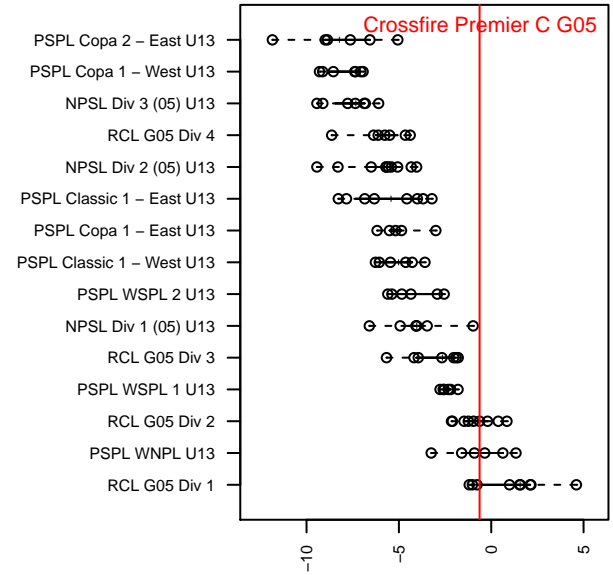

**attack and defense rating
relative to others at age
and all opponents in last 13 months**