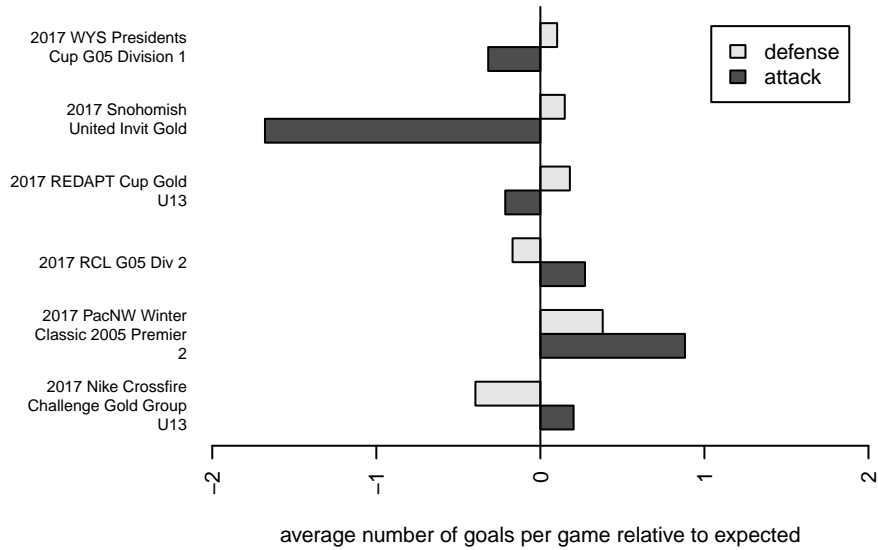

Performance relative to 13 month average